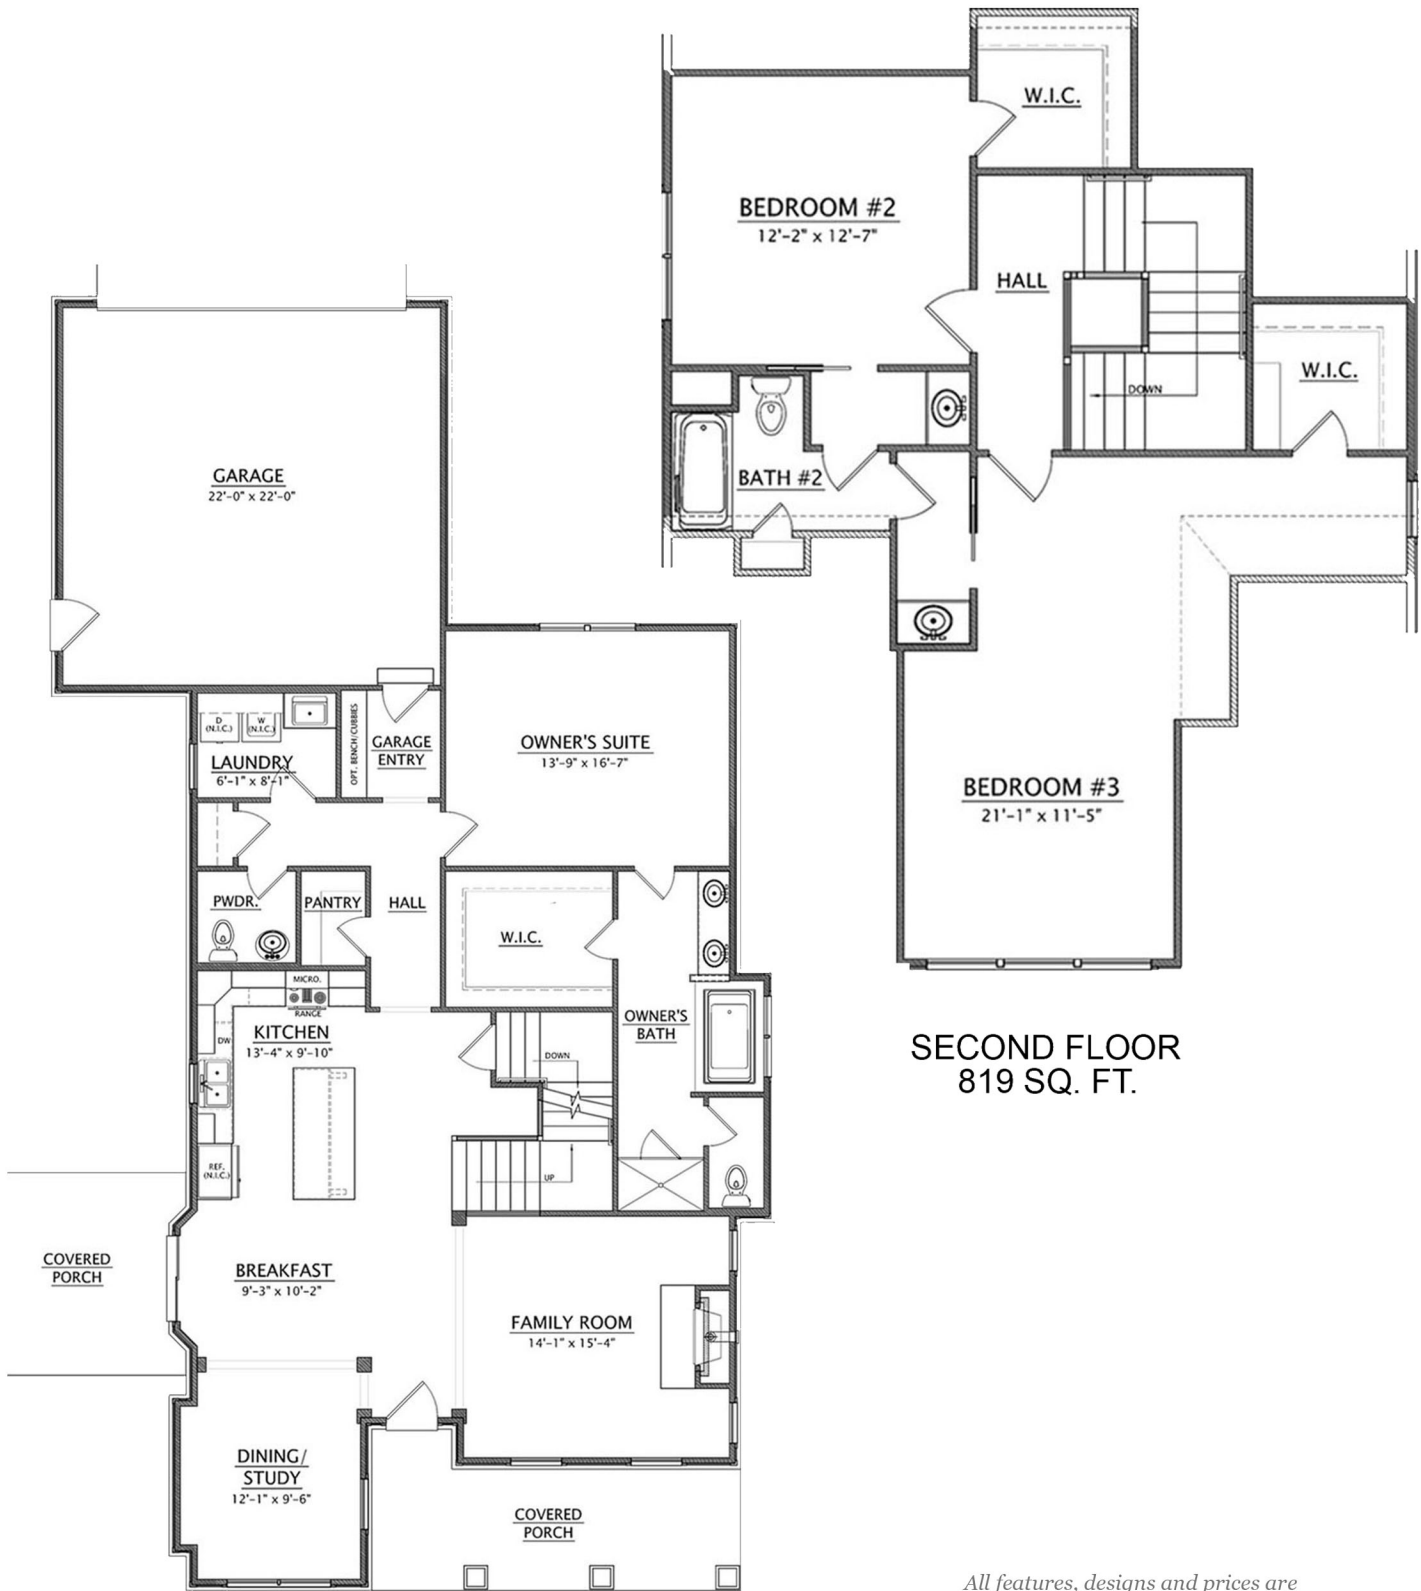

*Jenny*  
**NASH**  
**HOMES** *Where Building Is Made Easy*

*Elevation shown may differ from base plan.*

# *The Watercolor*

*Total 2433 sq. ft. Finished*

*Patchen Wilkes is a Master Planned Neighborhood brought to you by Howard and Nash Communities, LLC.*

**PATCHEN  
WILKES**

FIRST FLOOR  
1614 SQ. FT.

SECOND FLOOR  
819 SQ. FT.

*All features, designs and prices are subject to change without notice. Sizes and dimensions are approximate.*

Watercolor