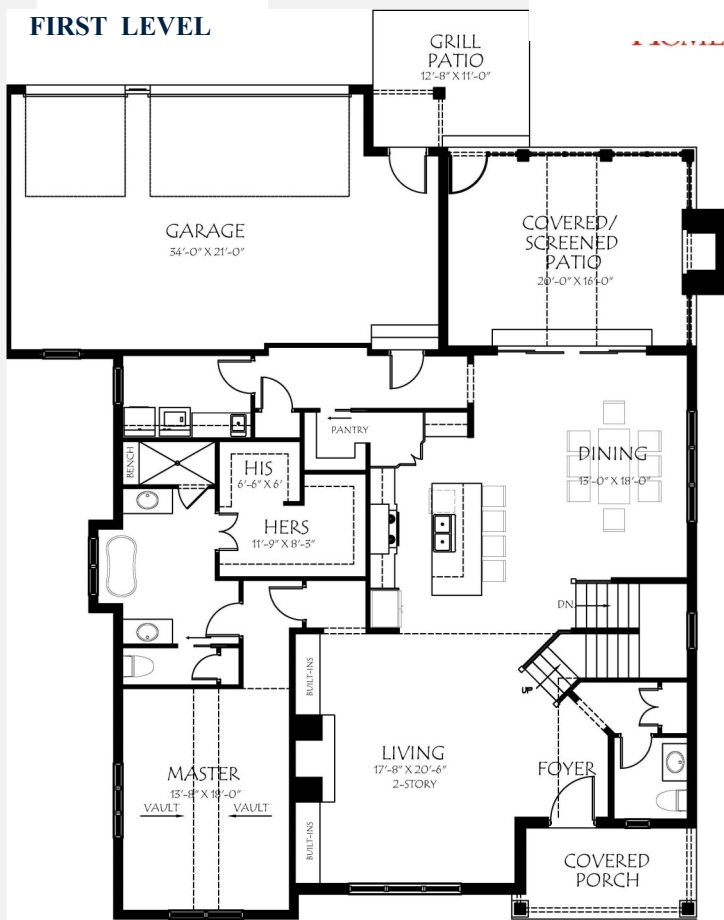

The Ivy

**5 Bedrooms
3.5 Baths
Covered Porch**

**3,250 Square Feet
First Level: 1,942 Second Level: 1,308**

**More Information Call:
859.489.5179/859.582.5695**

www.jimmynashhomes.com

FIRST LEVEL

SECOND LEVEL