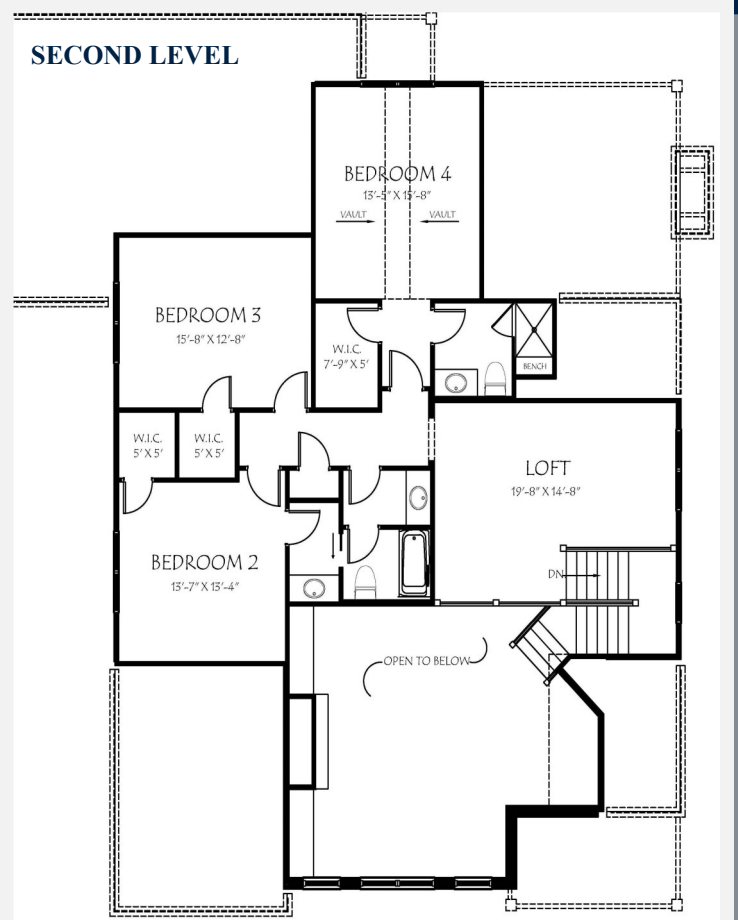

The Ivy

**5 Bedrooms
3.5 Baths
Covered Porch**

**3,250 Square Feet
First Level: 1,942 Second Level: 1,308**

**More Information Call:
859.489.5179/859.582.5695**

www.jimmynashhomes.com

FIRST LEVEL

SECOND LEVEL