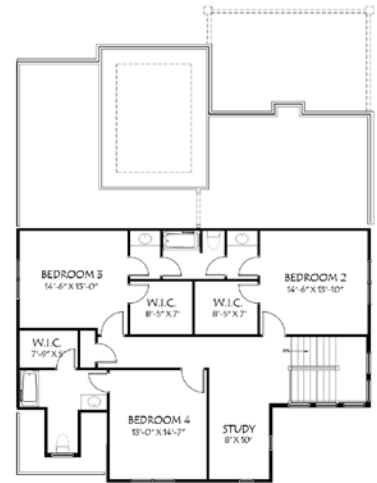

# THE JERICHO

## THE HOMES AT ETHINGTON HEIGHTS

About this home:

- 3,065 s.f. • 4 Beds • Study
- 3 full / 2 half Baths • 2 Car Garage

*Jimmy*  
**NASH**  
HOMES

[www.JimmyNashHomes.com](http://www.JimmyNashHomes.com)

**THE**  
**Brokerage**  
REAL ESTATE ADVISORS