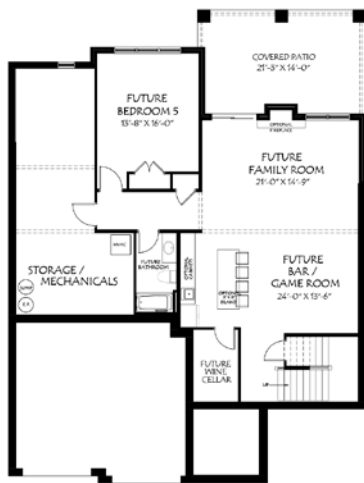

# THE JERICHO

## THE HOMES AT ETHINGTON HEIGHTS

About this home:

- 3,065 s.f. • 4 Beds • Study
- 3 full / 2 half Baths • 2 Car Garage

*Jimmy*  
**NASH**  
HOMES

[www.JimmyNashHomes.com](http://www.JimmyNashHomes.com)

**THE**  
**Brokerage**  
REAL ESTATE ADVISORS