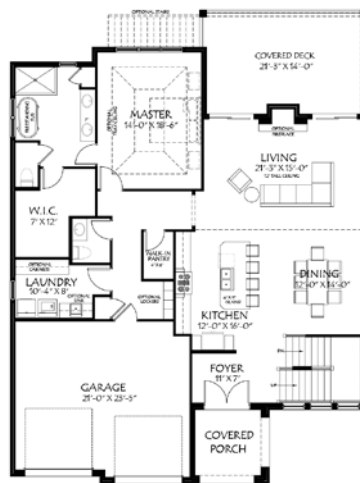

# THE JERICHO

## THE HOMES AT ETHINGTON HEIGHTS

About this home:

- 3,065 s.f. • 4 Beds • Study
- 3 full / 2 half Baths • 2 Car Garage

*Jimmy*  
**NASH**  
HOMES

[www.JimmyNashHomes.com](http://www.JimmyNashHomes.com)

**THE**  
**Brokerage**  
REAL ESTATE ADVISORS